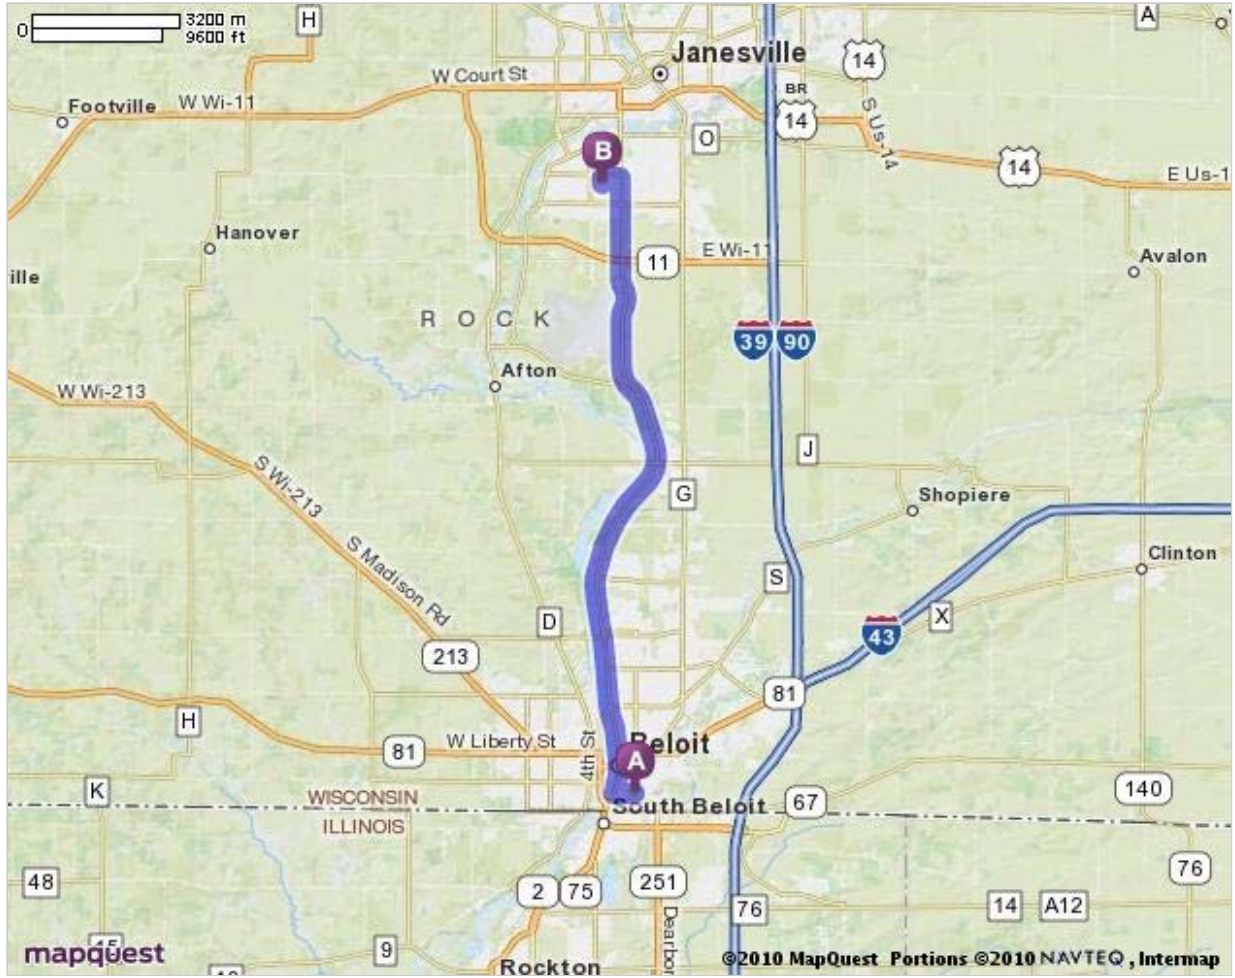

**MAPQUEST.****Trip to 1649 S Chatham St**

Janesville, WI 53546-5821

**11.98 miles - about 21 minutes**

## Notes

Edison Middle School  
Enter in the back through door 16

**916 Bushnell St, Beloit, WI 53511-6306**1. Start out going **WEST** on **BUSHNELL ST** toward **PARK AVE.**

go 0.3 mi

2. Turn **RIGHT** onto **PLEASANT ST / US-51**. Continue to follow **US-51**.

go 11.2 mi

3. Turn **LEFT** onto **JOLIET ST.**

go 0.3 mi

4. Turn **LEFT** onto **S CHATHAM ST.**

go 0.1 mi

5. **1649 S CHATHAM ST** is on the **LEFT**.

go 0.0 mi

**1649 S Chatham St, Janesville, WI 53546-5821****Total Travel Estimate : 11.98 miles - about 21 minutes**Route Map [Hide](#)