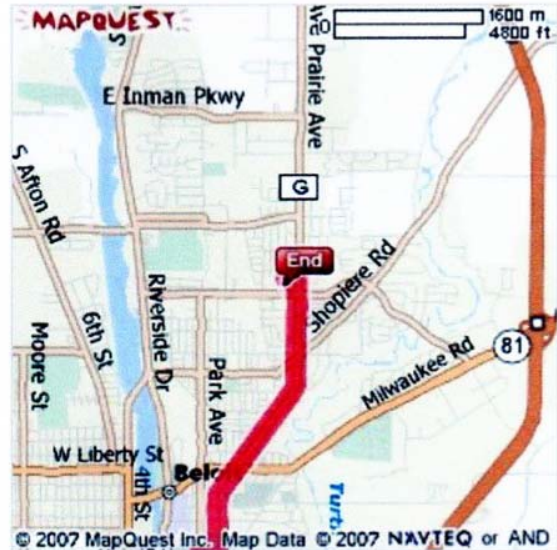

DIRECTIONS TO ALDRICH MIDDLE SCHOOL

**Start:**  
**916 Bushnell St**  
 Beloit, WI 53511-6306, US

**End:**  
**1859 Northgate Dr**  
 Beloit, WI 53511-2667, US

Homecoming  
 JAN 25, 2008  
 @ ALDRICH  
 MIDDLE SCHOOL

Homecoming Games-Aldrich Middle School

**Directions**

**Distance**

**Total Est. Time:** 8 minutes

**Total Est. Distance:** 2.70 miles

- START
**1:** Start out going EAST on BUSHNELL ST toward HARRISON AVE. 0.1 miles
- ↑
**2:** Turn LEFT onto WISCONSIN AVE. 0.4 miles
- ↓
**3:** Turn RIGHT onto PRAIRIE AVE. 2.0 miles
- ↑
**4:** Turn LEFT onto NORTHGATE DR. <0.1 miles
- END
**5:** End at **1859 Northgate Dr**  
 Beloit, WI 53511-2667, US

**Total Est. Time:** 8 minutes

**Total Est. Distance:** 2.70 miles