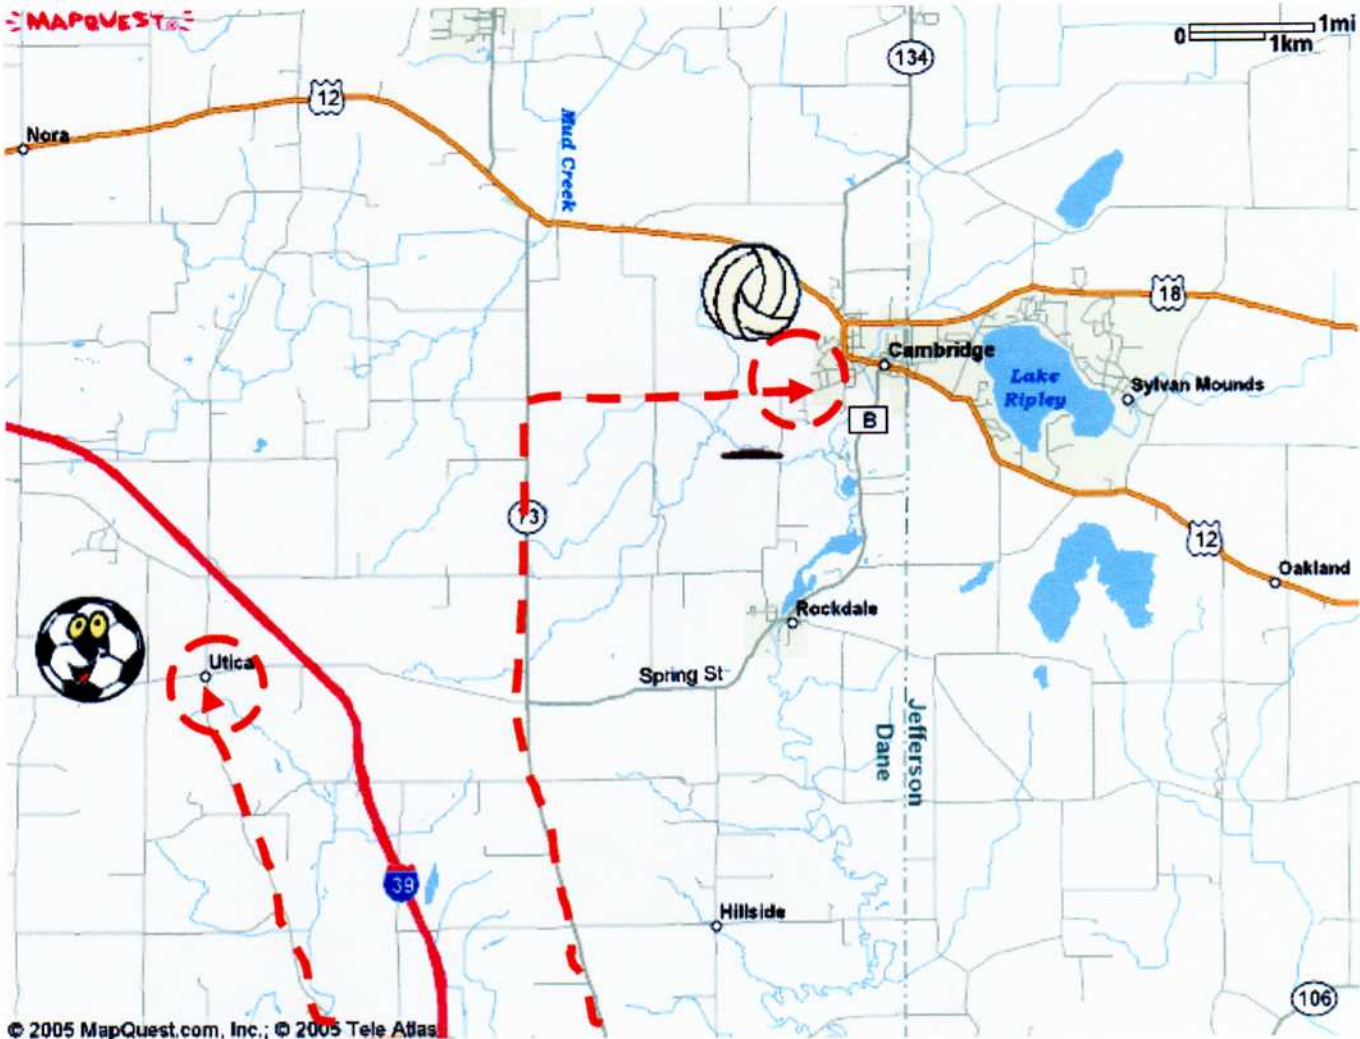

# DIRECTIONS TO UTICA CHRISTIAN SCHOOL

Address: Soccer field—2095 Hwy W, Stoughton

Notes: Take I39 north toward Madison. Take the Hwy 51 north exit/Stoughton. Travel ¼ mile and turn right on Hwy W. Go 4 miles on Hwy W to Utica. The school is on the left just as you enter Utica.

Address: Volleyball & Basketball—Cambridge Elementary School

Notes: Take I39 north toward Madison. Take the Deerfield exit—Hwy 73 north for 8 miles. Turn onto County Rd PQ for 2 miles. Cambridge elementary is on the left as you get into town.

FOR VOLLEYBALL & BASKETBALL PHYSICAL ADDRESS  
OF CAMBRIDGE ELEM. SCHOOL:

802 WEST WATER ST.  
CAMBRIDGE, WI 53523  
APPROX 45MIN TO 1HR.