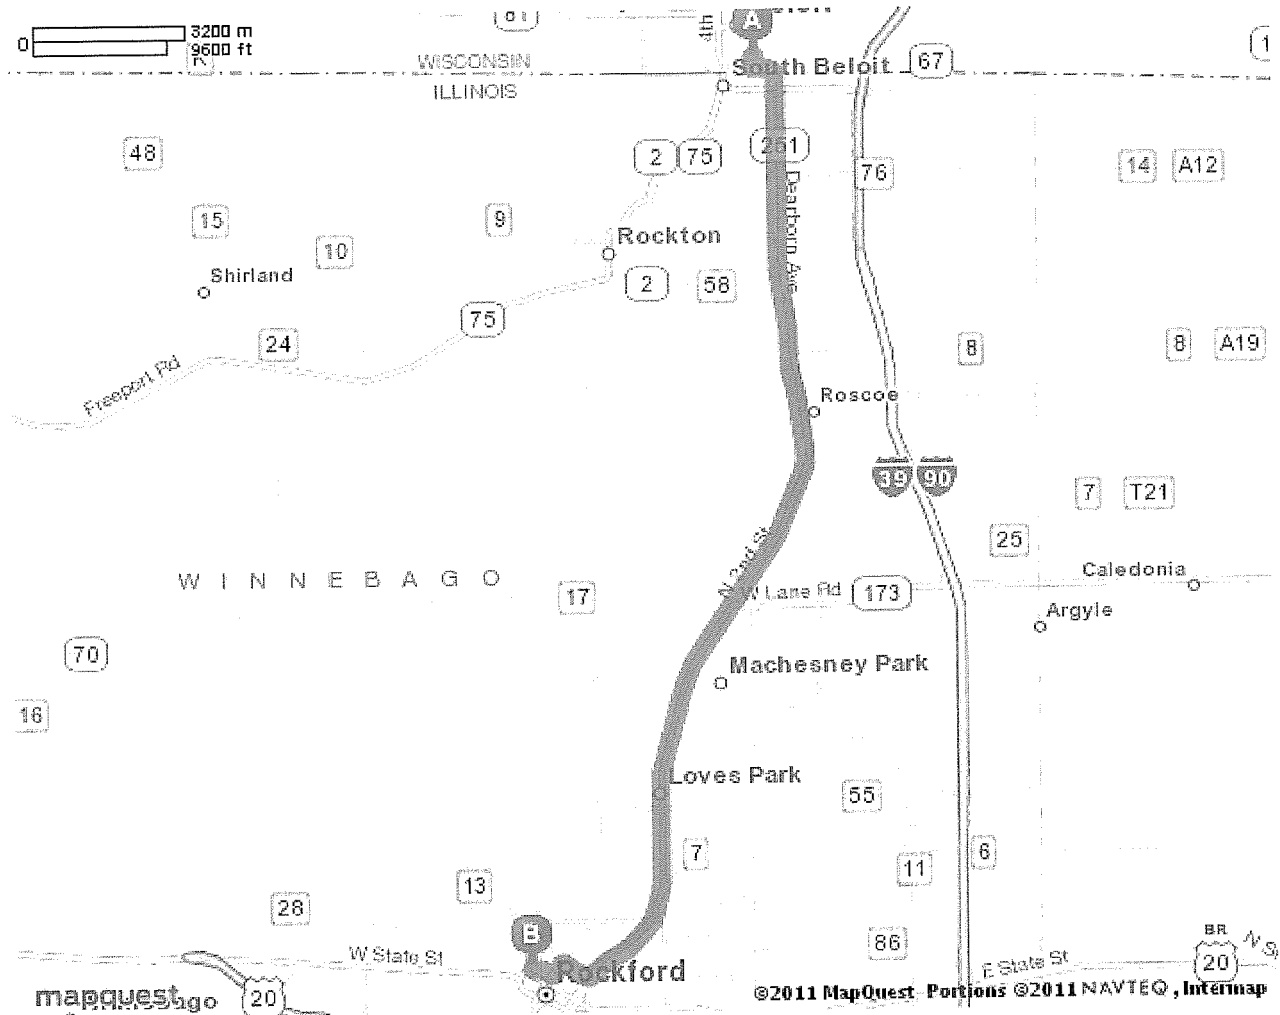

1. Start out going **WEST** on **BUSHNELL ST** toward **PARK AVE.**

go 0.0 mi

2. Turn **LEFT** onto **PARK AVE.**

go 0.2 mi

3. Turn **LEFT** onto **BROAD ST / US-51**. Continue to follow **US-51**.

go 0.4 mi

4. Turn **RIGHT** onto **DEARBORN ST / US-51 S**. Continue to follow **US-51 S** (Crossing into **ILLINOIS**).

go 0.4 mi

5. **US-51 S** becomes **IL-251 S**.

go 15.9 mi

6. Take the **WHITMAN ST BRIDGE** ramp.

go 0.2 mi

7. Stay **STRAIGHT** to go onto **WHITMAN ST**.

go 0.4 mi

8. Turn **LEFT** onto **N CHURCH ST / IL-2 S**.

go 0.3 mi

9. Turn **RIGHT** onto **LOCUST ST**.

go 0.3 mi

10. 811 **LOCUST ST** is on the **RIGHT**.

go 0.0 mi

**St Paul Lutheran School - (815) 965-3335**

811 Locust St, Rockford, IL 61101

Total Travel Estimate : 18.10 miles - about 28 minutes

Route Map Hide

All rights reserved. Use subject to [License/Copyright](#) | [Map Legend](#)